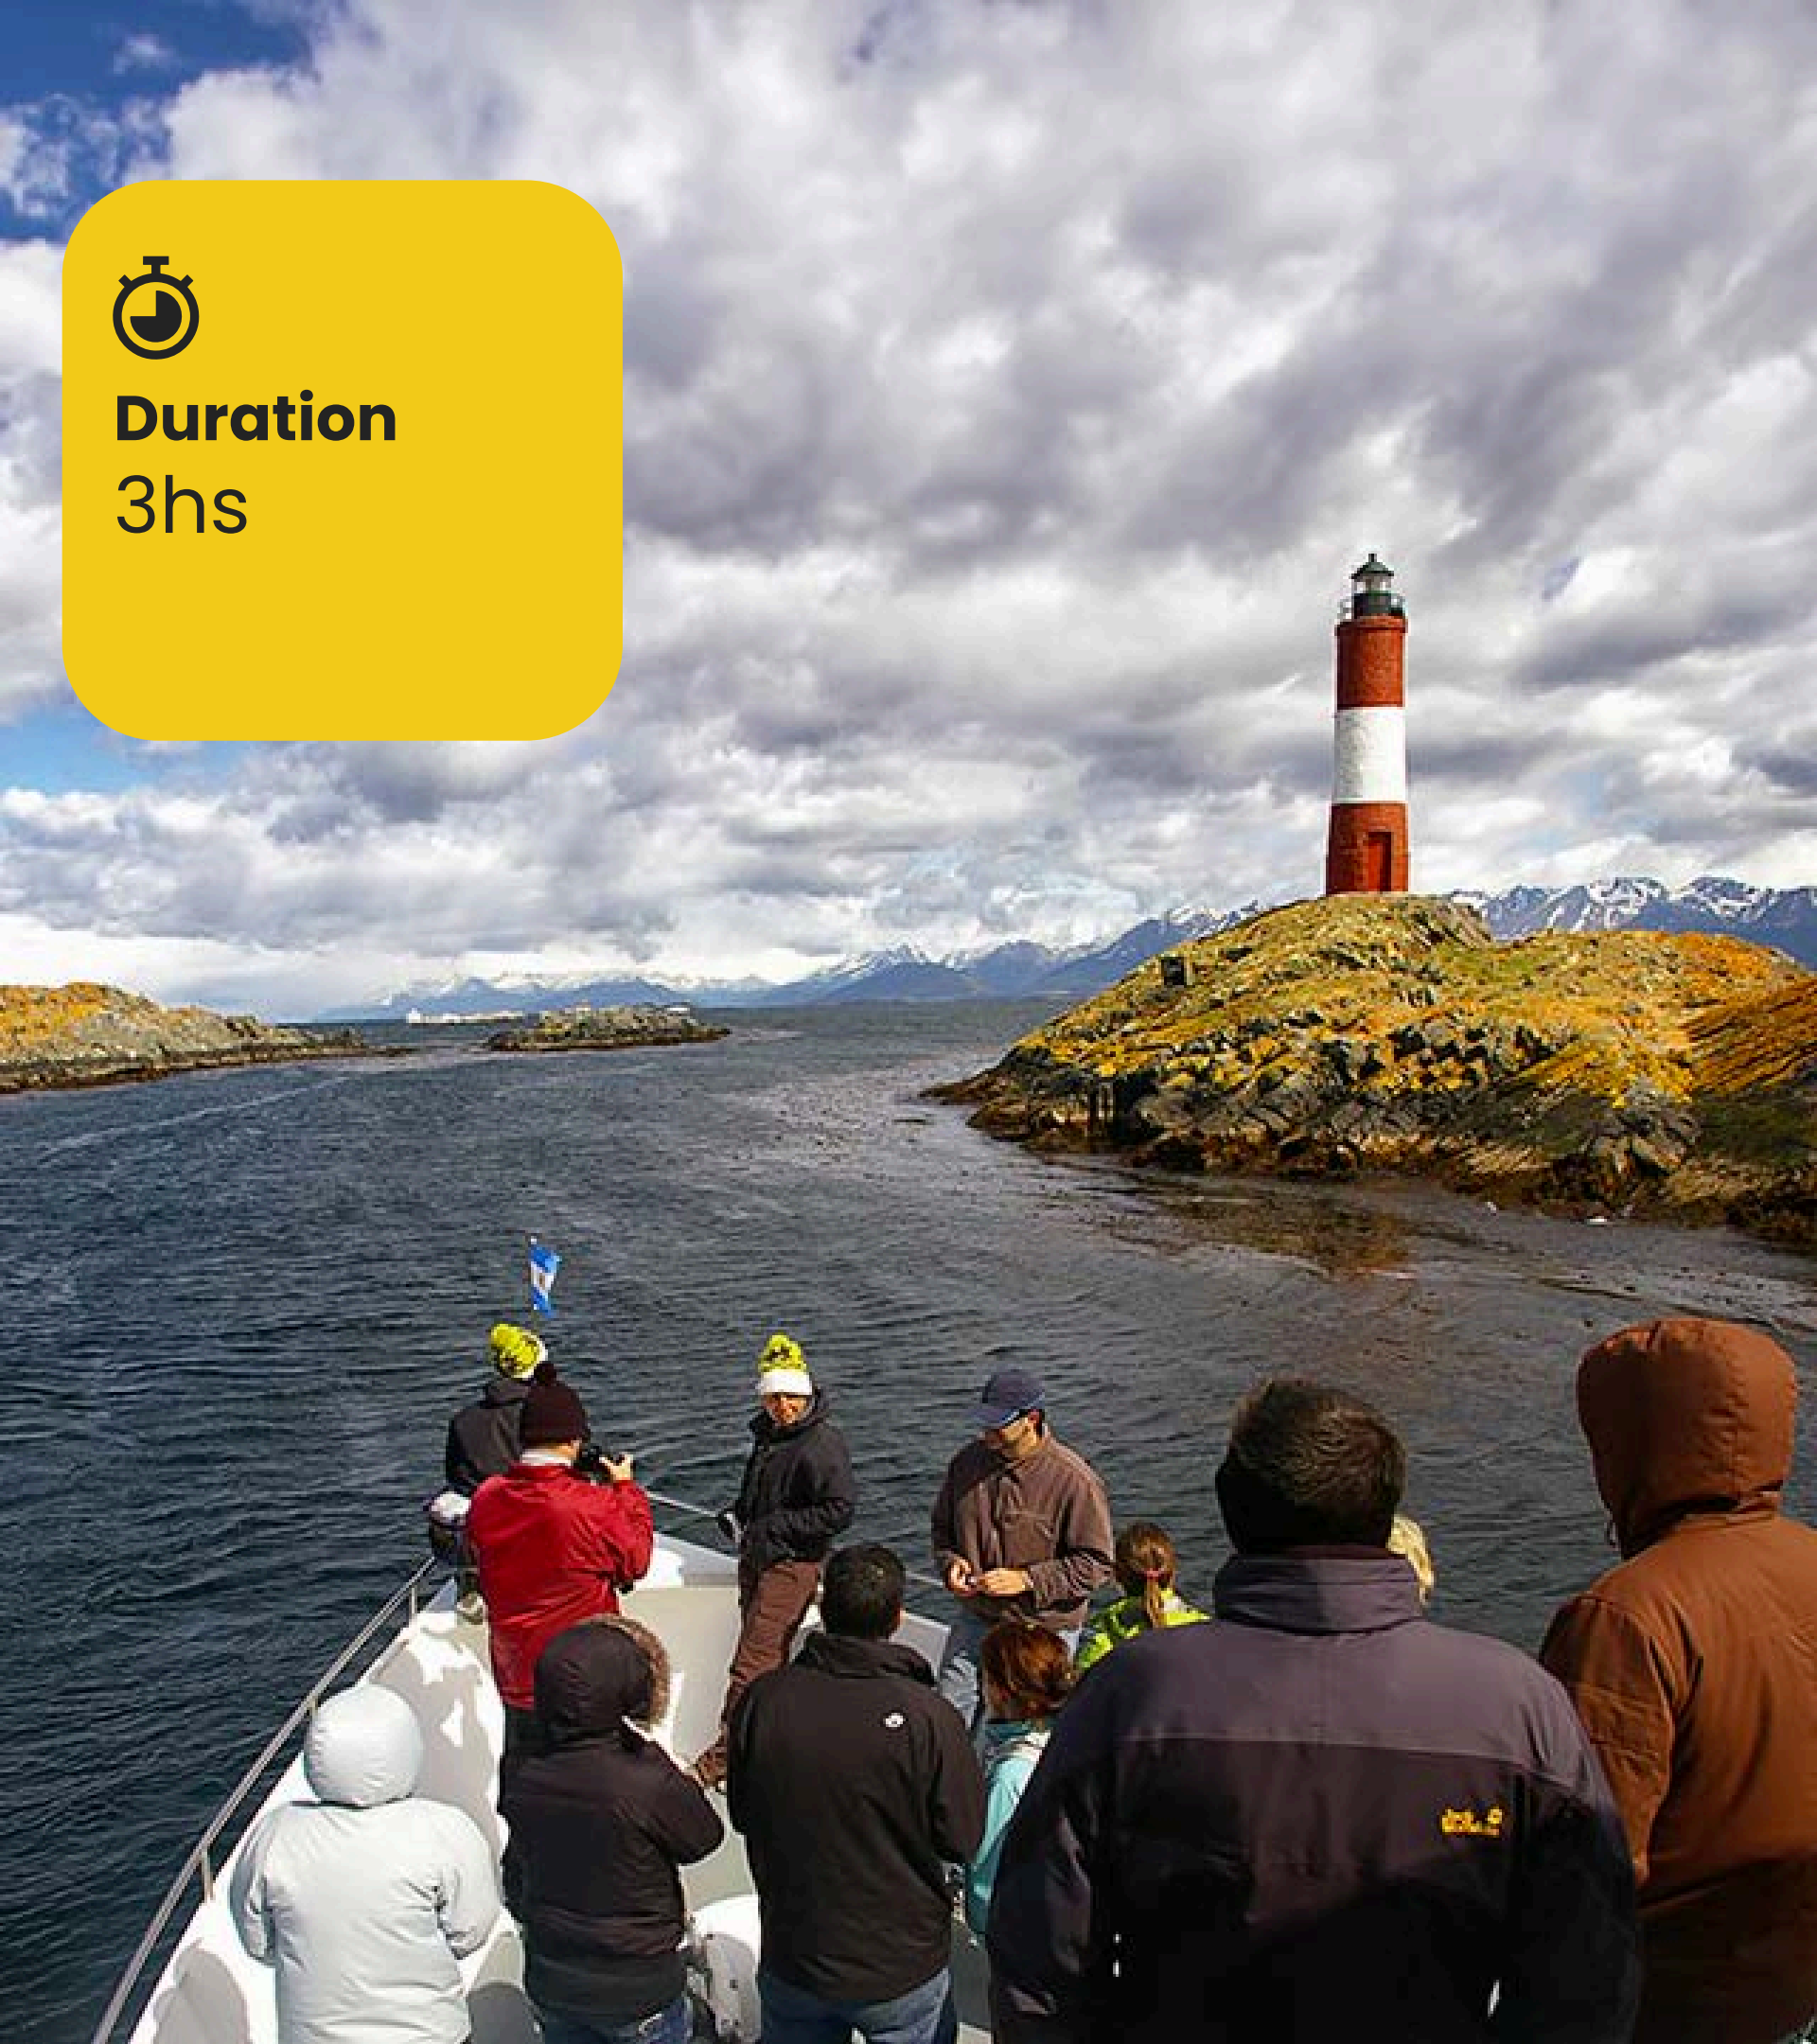

Throughout your 'Ushuaia Express' experience, we invite you to an exhilarating navigation through the **Beagle Channel**, where you'll be awestruck by the majesty of the mountainous landscapes and the marine fauna surrounding these ancestral waters. Additionally, we'll visit **Tierra del Fuego National Park**, where you'll discover dreamlike landscapes, walk through trails amidst ancient forests, and breathe in the fresh mountain air. And to culminate your experience, we'll take you on an exciting **4x4 vehicle excursion** through the lakes and mountains of Ushuaia, exploring remote locations and postcard-perfect landscapes that will leave you breathless. Finally, you'll bid farewell to this natural paradise with a transfer from your accommodation to the airport, carrying unforgettable memories and the promise to return soon to this magical land.

**TIERRA DEL FUEGO AVENTURA**

**LET'S  
ENJOY  
NATURE**

**Date**  
All year

**Difficulty**  
Low

**Duration**  
3hs

# Les Éclaireurs