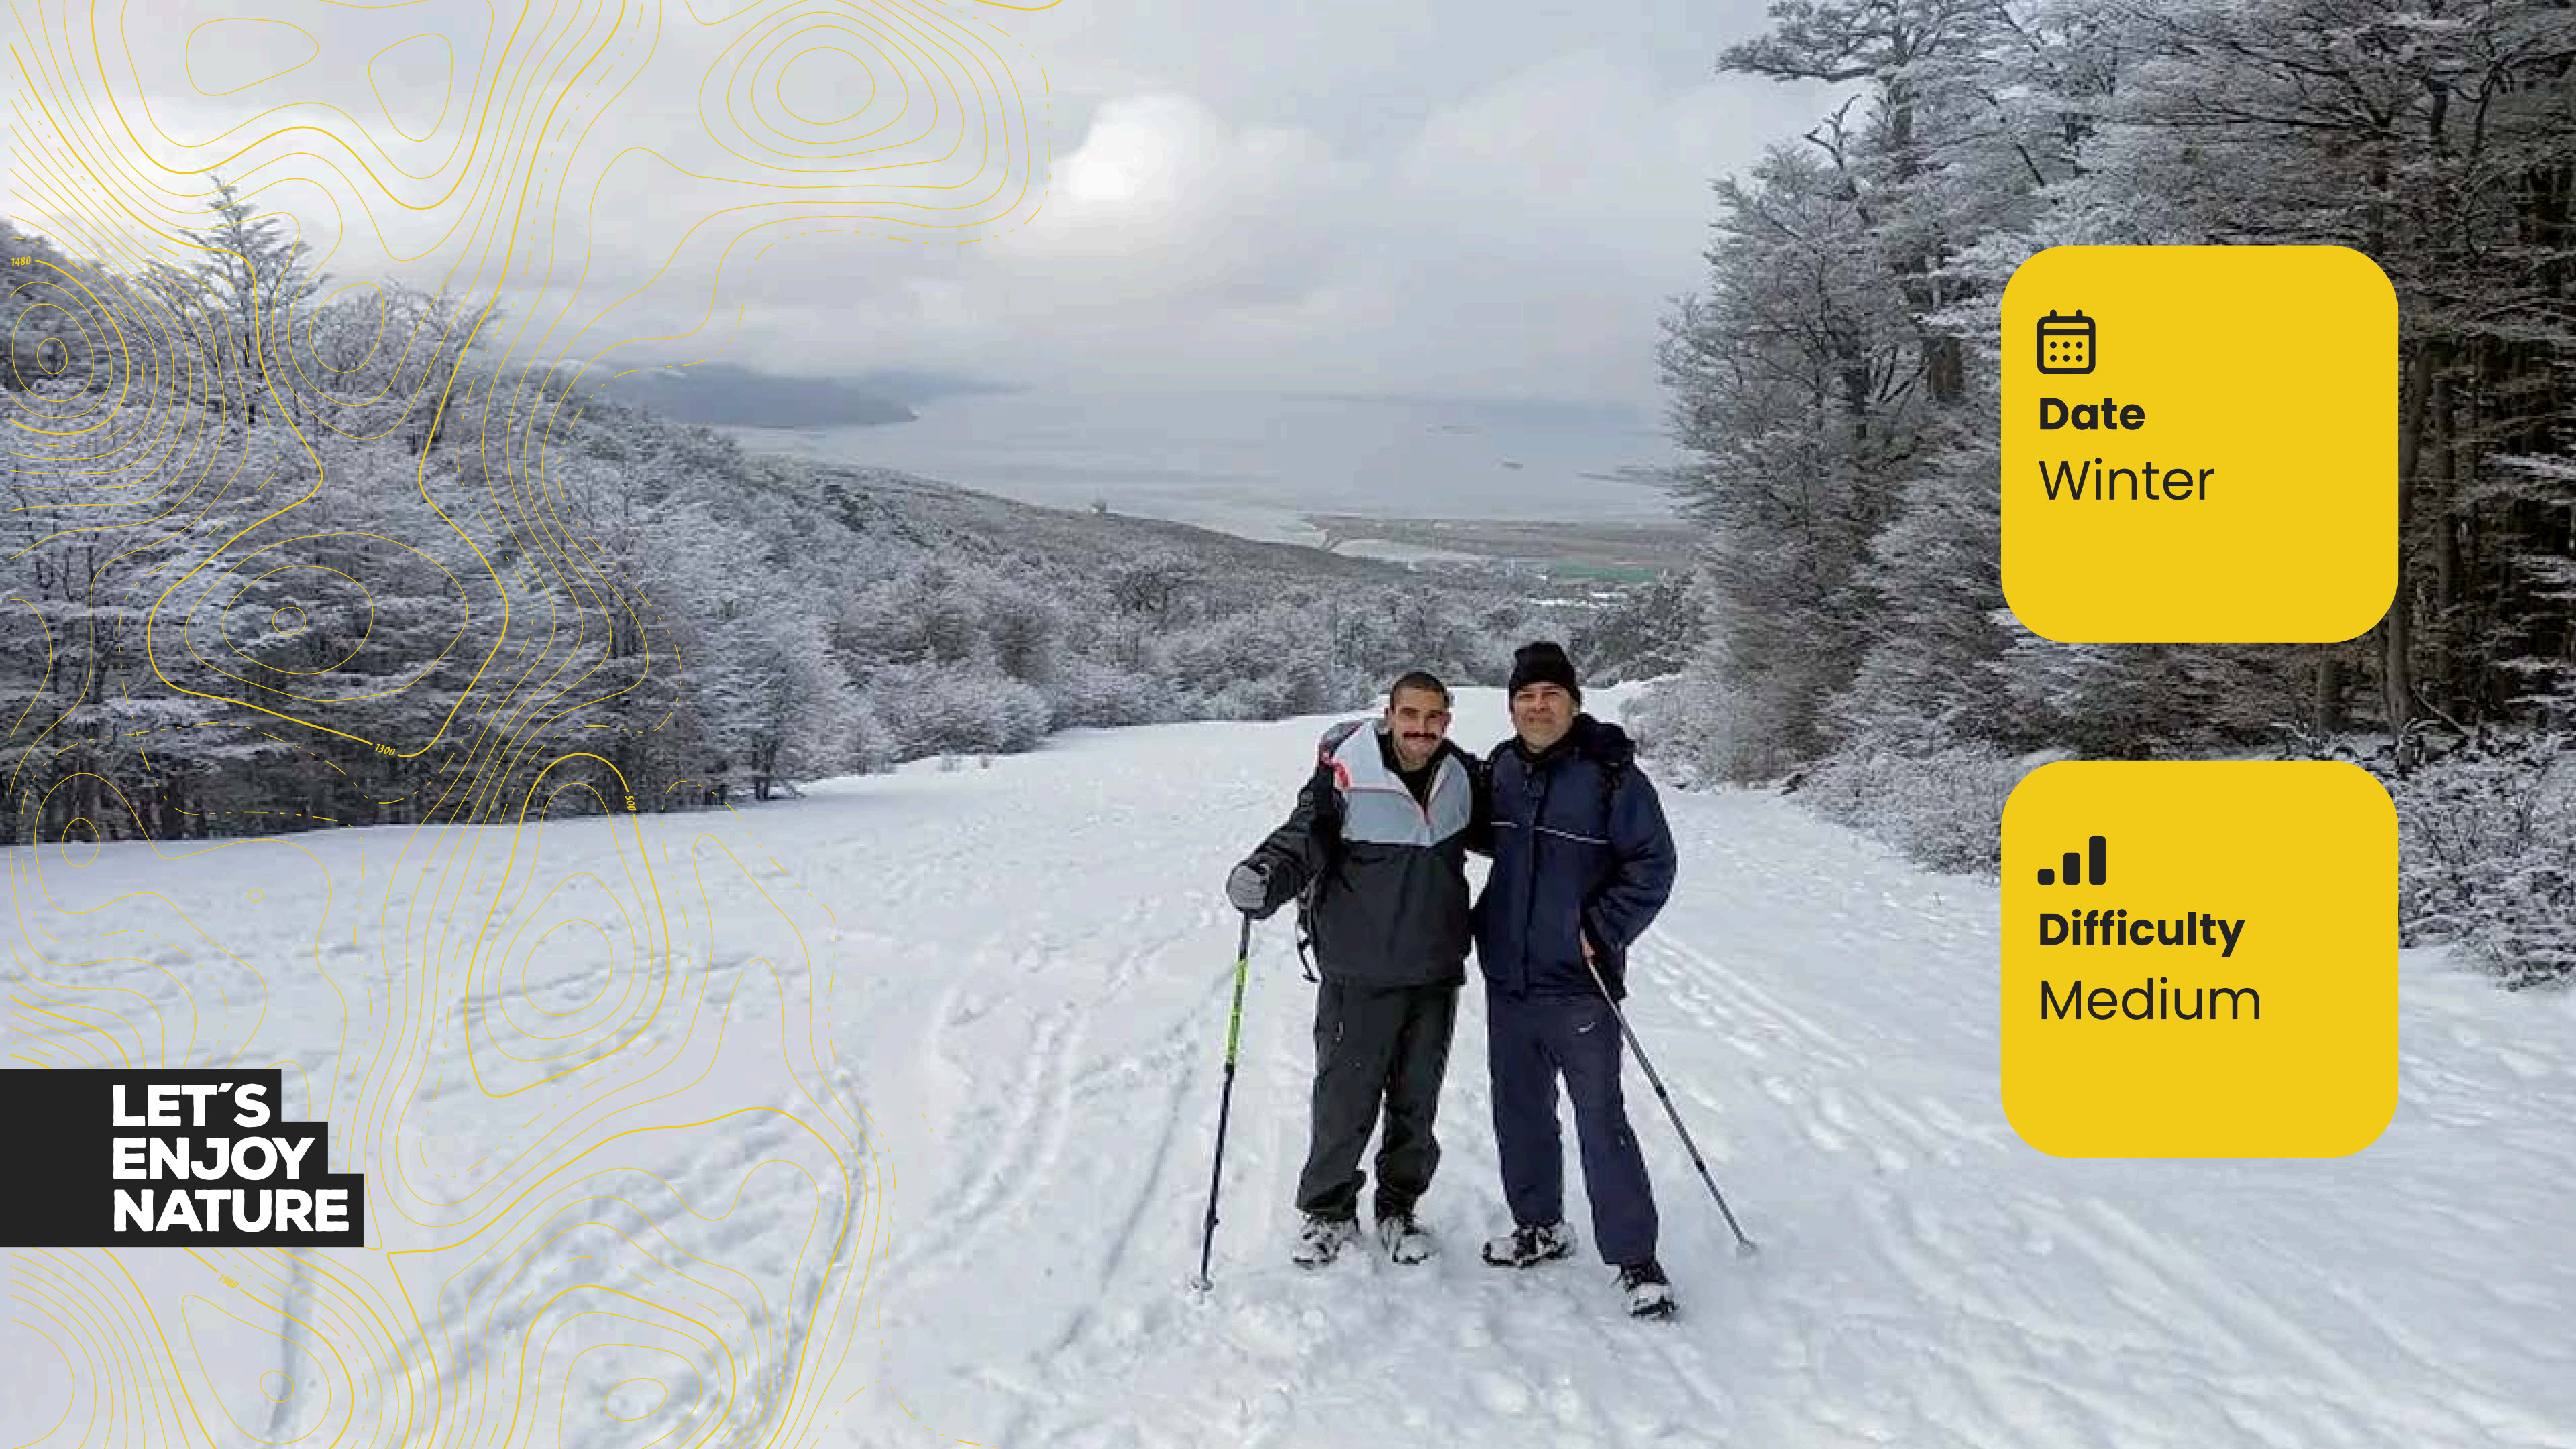

trekking.

MARTIAL GLACIER

We will depart from the hotel towards

the base of the ski center. We will walk and cross a mountain landscape, and if necessary, we will put on crampons to walk on the ice mantle to reach a natural balcony and the base of the Martial Glacier ice. The entire trek will be carried out with a specialized mountain guide and with dreamlike views.

TIERRA DEL FUEGO AVENTURA

Date
Winter

Difficulty
Medium

**LET'S
ENJOY
NATURE**

Martial Glacier

INCLUDES

- ✓ Transfers to and from accommodation
- ✓ Trekking Guide
- ✓ Trekking Pole
- ✓ RCC Insurance
- ✓ Permanent communication system
- ✓ Box lunch

 Argentina

TIERRA DEL FUEGO AVENTURA