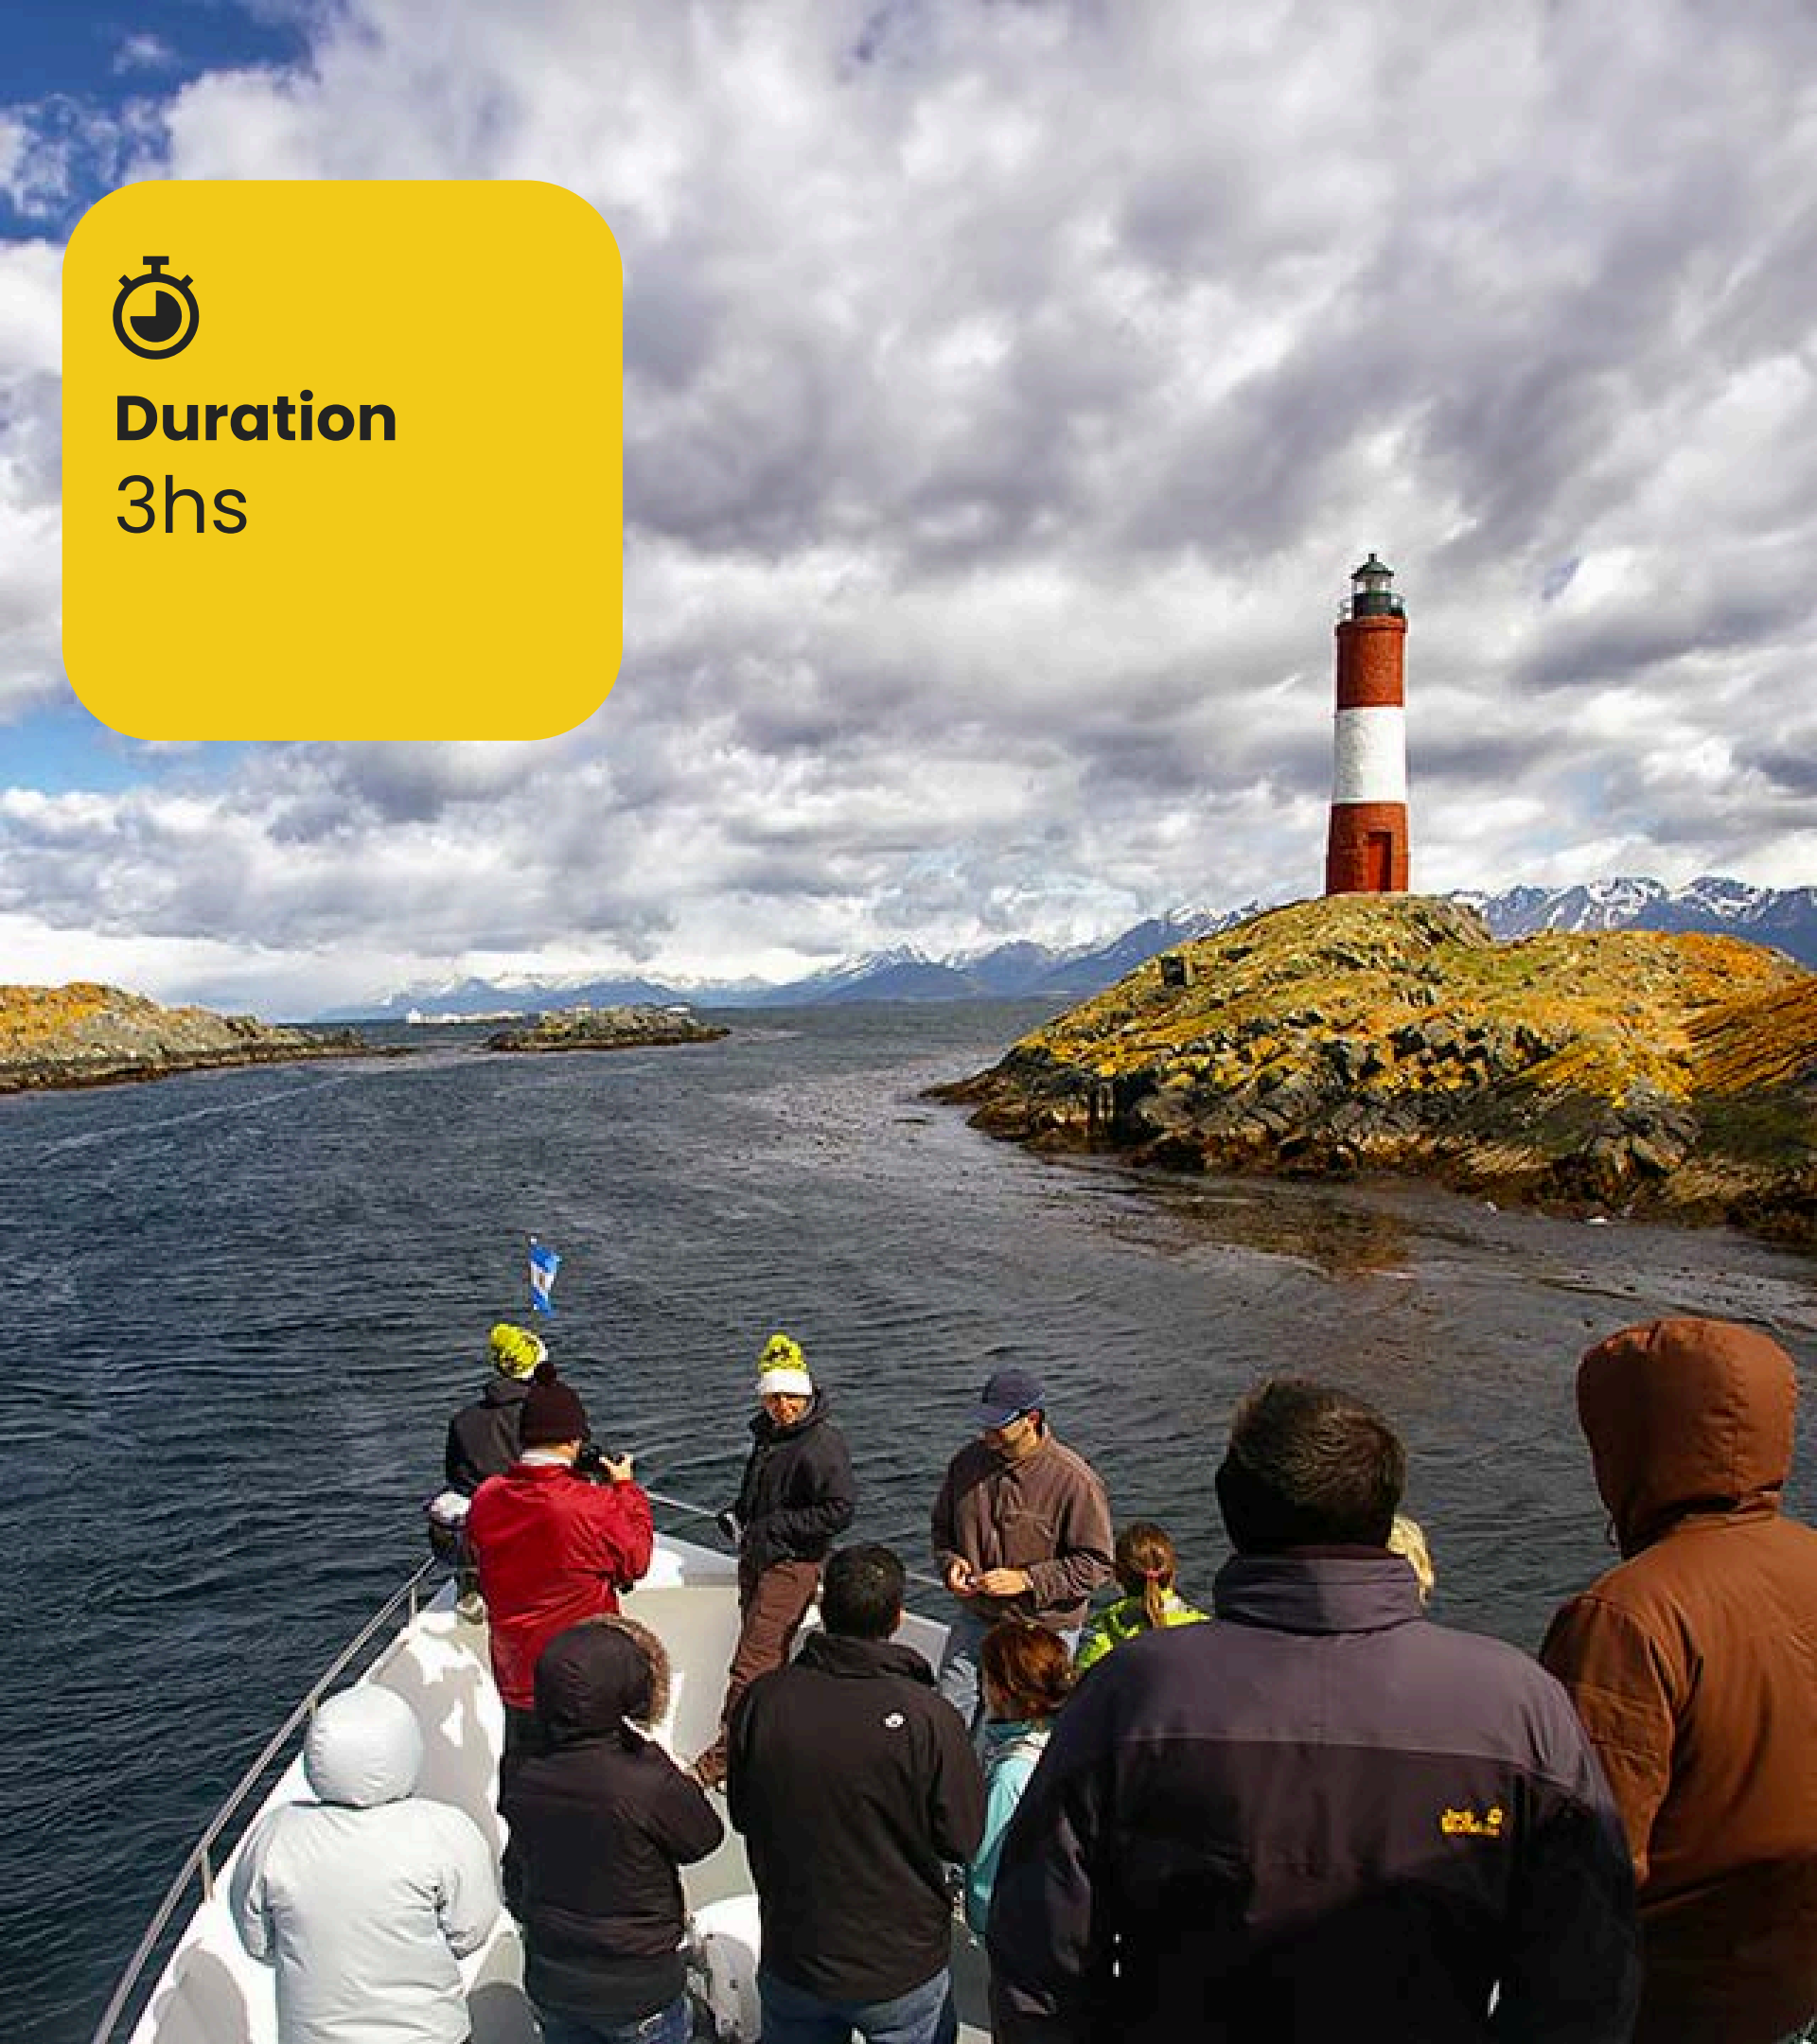

Duration
3hs